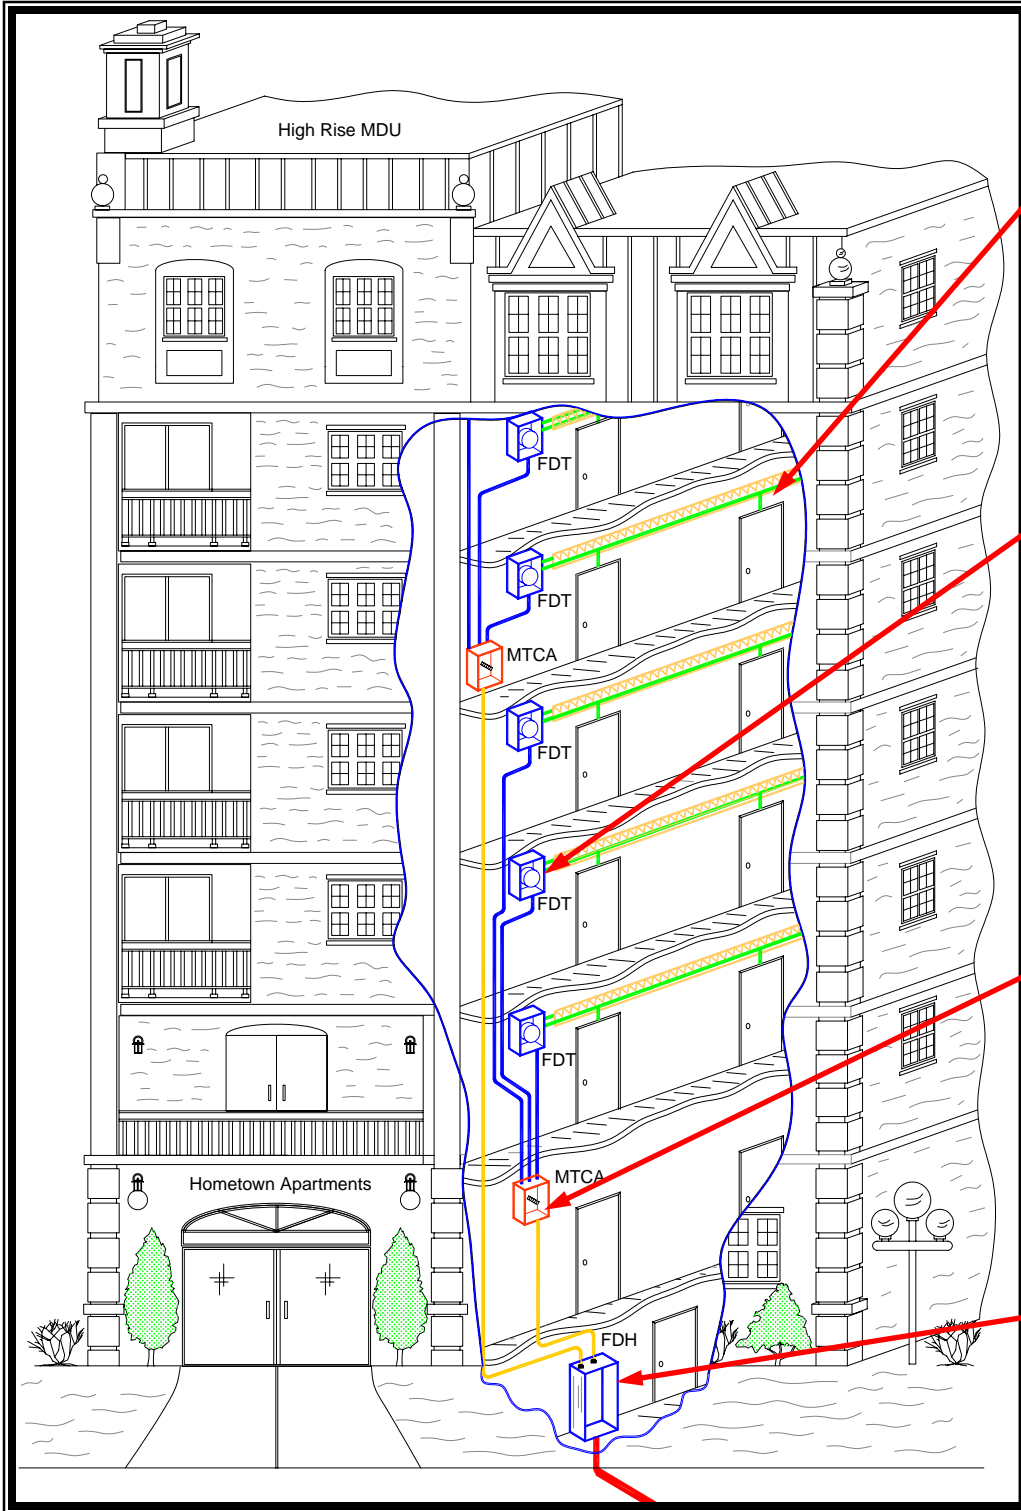

AM Networks MDU-FTTP

FDH (Fiber Distribution Hub)
FDT (Fiber Distribution Terminal)
MTCA (MT Collector Assembly)
Living Unit DROPS (SC/APC)

SC/APC DROPS

Fiber Distribution Terminal

MT Collector Assy

Fiber Distribution Hub