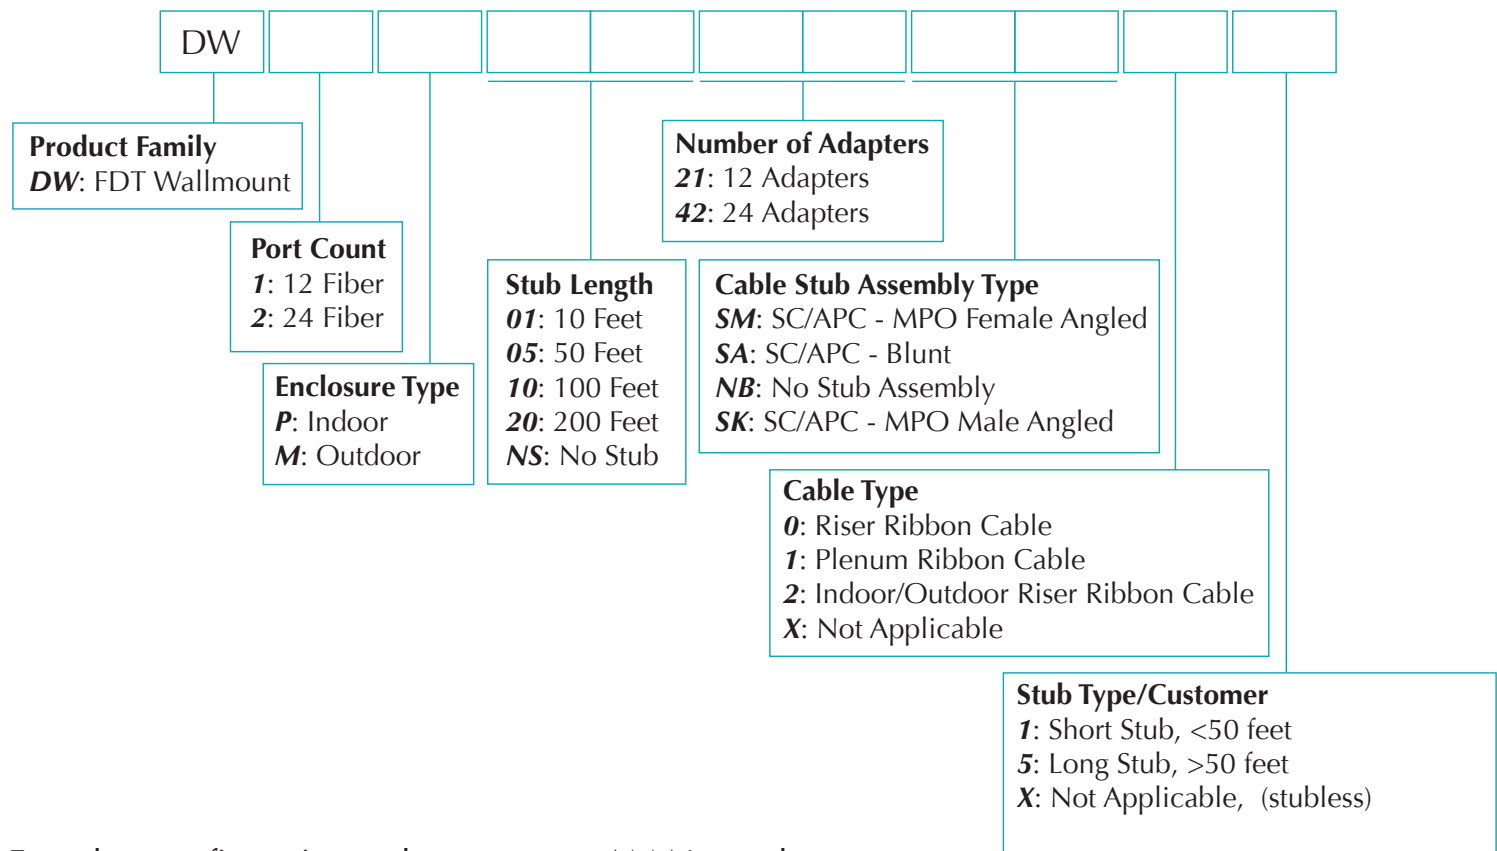

Specifications:

Parameter	Value
Stub connector type	MT (12 fiber)
Fiber drop connector type	SC/APC
Fiber drop cable diameter	Up to 4.8mm
Connector insertion loss	0.3dB
Return loss	>65dB
Enclosure dimensions	12.3"w x 13.5"h x 5.7"d
Enclosure material	Plastic
Wall-mount brackets	4 (one per corner)
Access	Front, single door, left hinged
Door lock	216B tool compatible
Telcordia standard	GR-3123, Indoor fiber Distribution hubs

Ordering Information:

For other configurations, please contact AM Networks.