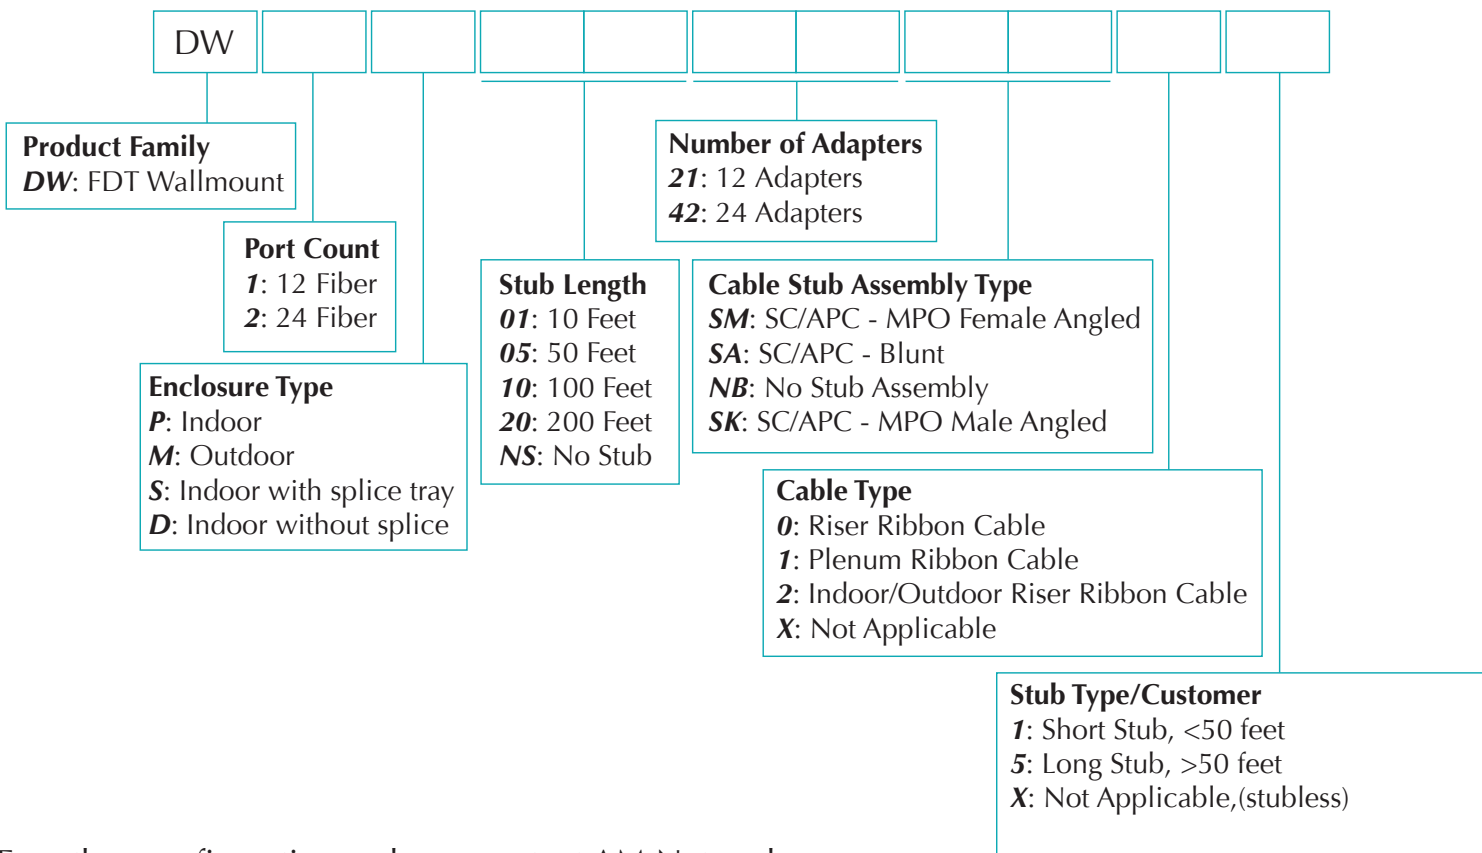

Specifications:

Parameter	Value
6-, 12- and 24-port enclosure dimensions	375 x 250 x 100mm
48-port enclosure dimensions	375 x 500 x 100mm
Fiber drop connector type	SC/APC¹
Fiber drop cable diameter	Up to 4.8mm
Enclosure material	Sheet Steel
Wall-mount brackets	3 (two above, one below)
Access	Front, single door, left hinged
Door lock	216B tool compatible
Telcordia standard	GR-3123, Indoor fiber Distribution Hubs

¹Other connector types available.

Ordering Information:

For other configurations, please contact AM Networks.